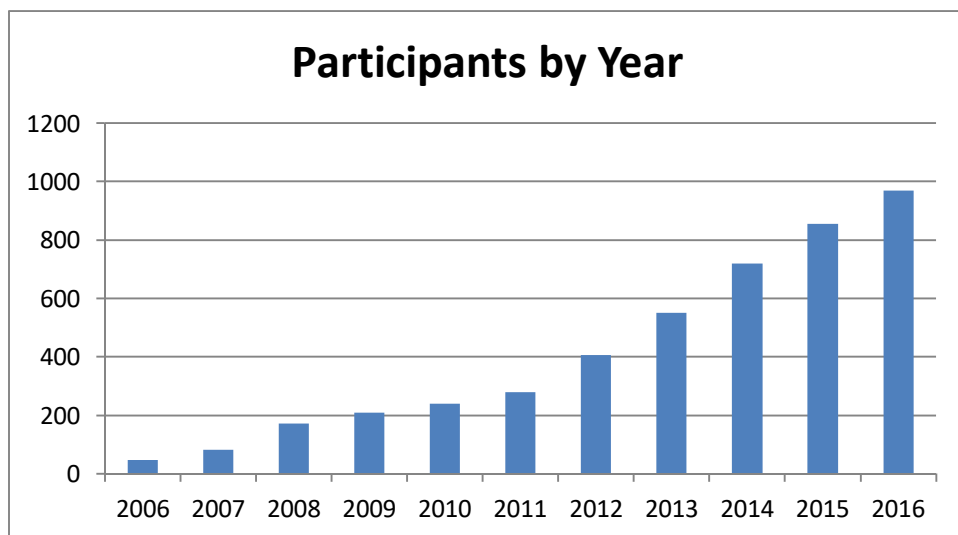

NASP Washington Division Champions / Records

	Score	10's	Record Archer	As of 2016 School	Year
High Male	295	25	Zach Grandle	Kelso High School	2013
High Female	288	18	Maegan Dykstra	Whatcom County Homeschool	2013
HS Male	295	25	Zach Grandle	Kelso High School	2013
HS Female	288	18	Maegan Dykstra	Whatcom County Homeschool	2013
MS Male	294	24	Brent Hodgson	Deer Park Middle School	2015
MS Female	287	17	Serenity Looney	Griffin School	2016
Elementary Male	285	17	Grant Click	Heights Elementary	2014
Elementary Female	283	17	Kaelin Pitner	Heights Elementary	2012
6th Grade Male	282	14	Brent Hodgson	Deer Park Middle School	2013
6th Grade Female	283	17	Kaelin Pitner	Heights Elementary	2012
5th Grade Male	285	17	Grant Click	Heights Elementary	2014
5th Grade Female	264	11	Megan Aliverti	Heights Elementary	2009
4th Grade Male	262	12	Grant Click	Heights Elementary	2013
4th Grade Female	247	8	Abigail Adams	Palouse Hills Christian Homeschool	2016
High School Team	3264	140		Palouse Hills Christian Homeschool	2016
Middle School Team	3233	126		Lincoln Middle School	2016
Elementary Team	3051	79		Evergreen Elementary	2012
Participants	968				2016