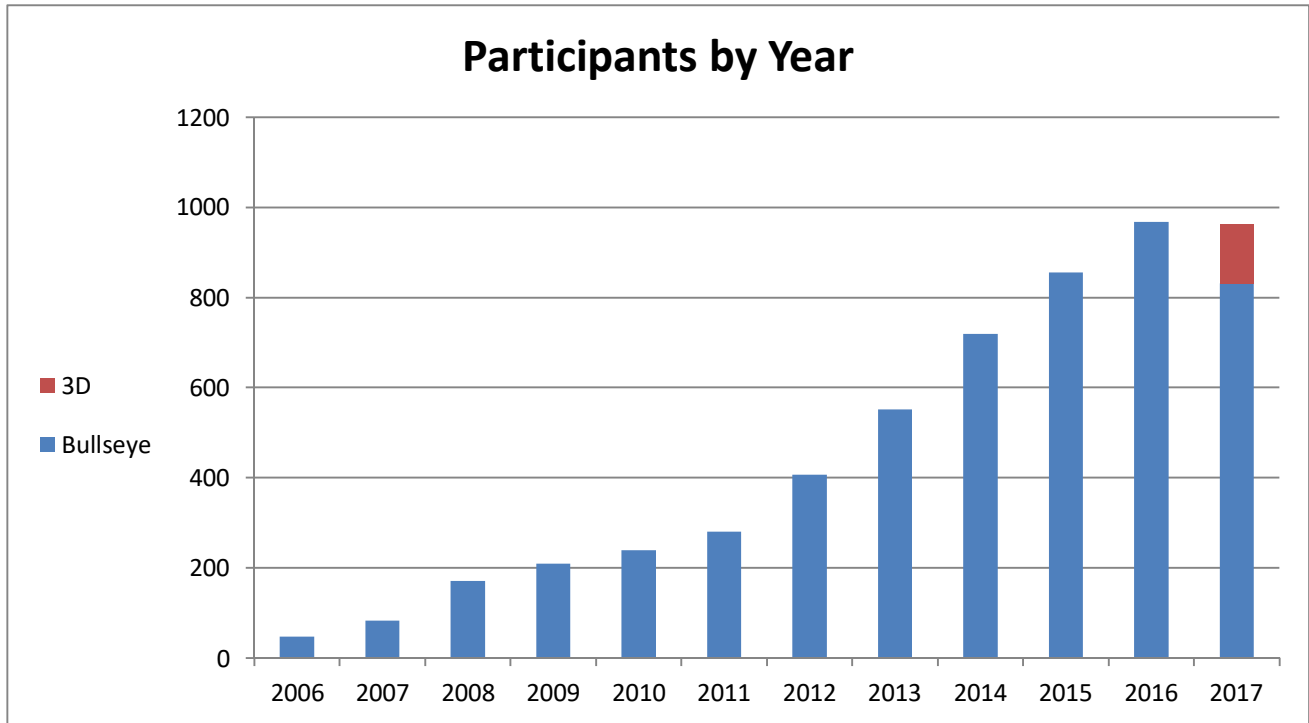

NASP Washington Division Champions / Records

	Record			As of 2017	
	Score	10's	Archer	School	Year
High Male	295	25	Zach Grandle	Kelso High School	2013
High Female	288	18	Maegan Dykstra	Whatcom County Homeschool	2013
HS Male	295	25	Zach Grandle	Kelso High School	2013
HS Female	288	18	Maegan Dykstra	Whatcom County Homeschool	2013
MS Male	294	24	Brent Hodgson	Deer Park Middle School	2015
MS Female	287	17	Serenity Looney	Griffin School	2016
Elementary Male	285	17	Grant Click	Heights Elementary	2014
Elementary Female	283	17	Kaelin Pitner	Heights Elementary	2012
6th Grade Male	282	14	Brent Hodgson	Deer Park Middle School	2013
6th Grade Female	283	17	Kaelin Pitner	Heights Elementary	2012
5th Grade Male	285	17	Grant Click	Heights Elementary	2014
5th Grade Female	264	11	Megan Aliverti	Heights Elementary	2009
4th Grade Male	262	12	Grant Click	Heights Elementary	2013
4th Grade Female	247	8	Abigail Adams	Palouse Hills Christian Homeschool	2016
High School Team	3297	141		Clarkston High School	2017
Middle School Team	3269	143		Lincoln Middle School	2017
Elementary Team	3051	79		Evergreen Elementary	2012
Participants	968				2016

NASP 3D Challenge Champions / Records

	Record			As of 2017	
	Score	10's	Archer	School	Year
High Male	282	15	Colby Bolen	Lincoln Middle School	2017
High Female	281	15	Maggie Ogden	Lincoln Middle School	2017
HS Male	272	15	Aaron Slocum	Whatcom County	2017
HS Female	272	11	Hannah Doyle	Clarkston High School	2017
MS Male	282	15	Colby Bolen	Lincoln Middle School	2017
MS Female	281	15	Maggie Ogden	Lincoln Middle School	2017
Elementary Male	205	4	Karsten Fowler	Griffin School	2017
Elementary Female	237	5	Kyley Guy	Griffin School	2017
High School Team	1631	66		Clarkston High School	2017
Middle School Team	1630	75		Lincoln Middle School	2017
Elementary Team	1167	18		Griffin School	2017
Participants	133				

NASP Washington Division Champions / Records